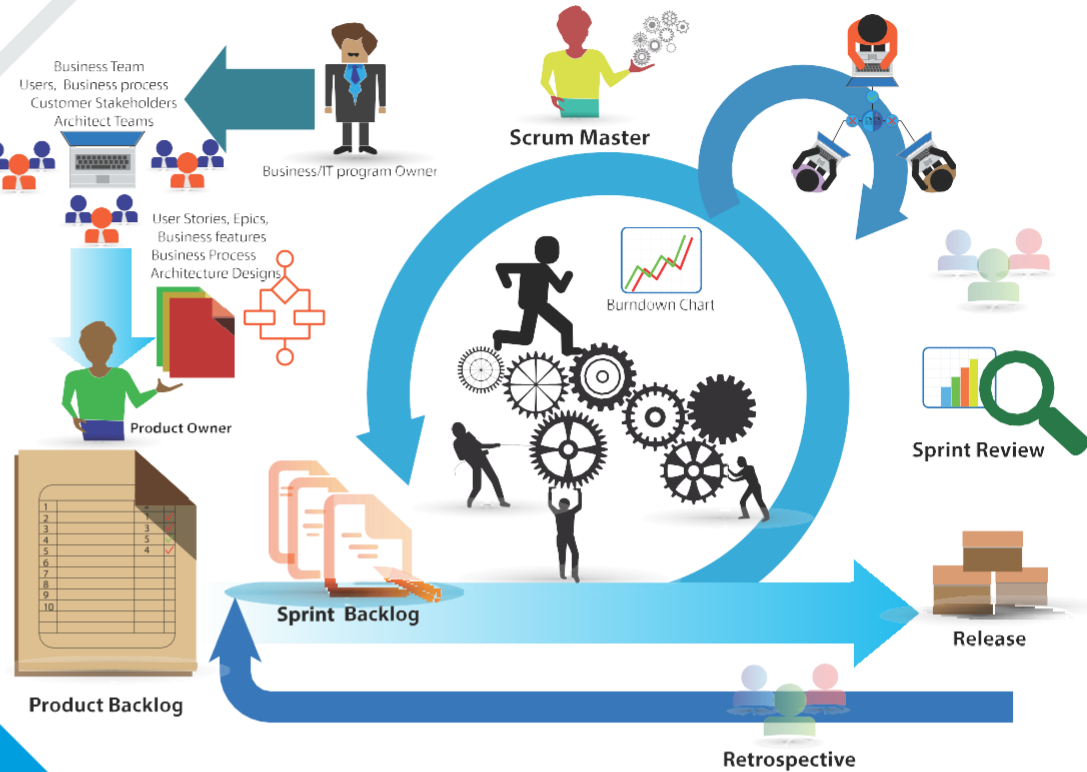

our methodology your comfort

Customer satisfaction by early and continuous delivery of valuable software

Welcome changing requirements, even in late development

Close, daily cooperation between business people and developers

Projects are built around motivated individuals, who should be trusted

Working software is the principal measure of progress

Face-to-face conversation is the best form of communication (co-location)

Working software is delivered frequently (weeks rather than months)

Sustainable development, able to maintain a constant pace

Most customers who contact us about their idea don't know where to begin. If this is you, don't worry! We have created a process that is easy to understand and follow and we will be the leader for you throughout.